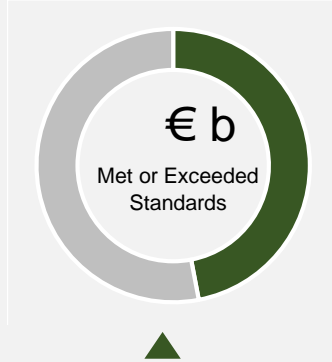

LUSD college enrollment is higher than high income, low minority and urban schools nationwide. Source: NSC

( Q J O L V K / D Q J )  
 / H D U Q H U V

Celebration

The district has reclassified 608 English learners in the last 3 years.

6 % \$ & ( / \$ / L W F

6 % \$ & 0 D W K H P D